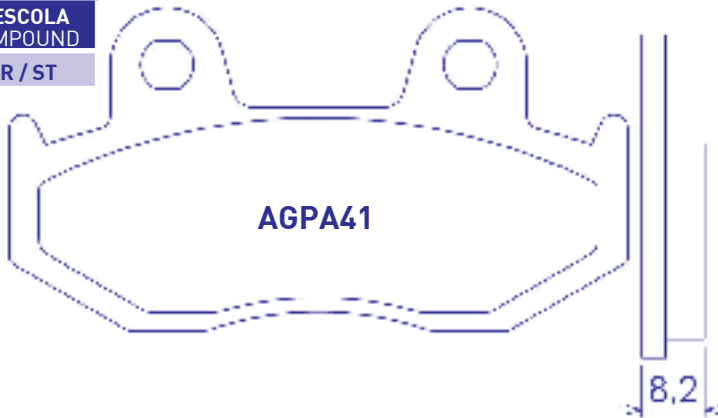

MESCOLA
COMPOUND
OR / ST

MESCOLA
COMPOUND
OR / ST

MESCOLA
COMPOUND
OR / ST

AGPA40

MARCA BRAND	MODELLO MODEL	DA FROM	A TO	ANT. FRONT	POST. REAR
HONDA	100 LEAD	00		°	
HONDA	SCV 110	8		°	
HONDA	CH 125 SPACY	94		°	
HONDA	DYLAN 125	01		°	
HONDA	NES 125 R	00		°	
HONDA	PS I 125	2		°	
HONDA	SH 125	00	09	°	
HONDA	DYLAN 150	01		°	
HONDA	NES 150 R	00		°	
HONDA	PS I 150	02		°	
HONDA	PS I 150	06		°	
HONDA	SES 150 DYLAN	01		°	
HONDA	SH 150	00	09	°	

AGPA41

MARCA BRAND	MODELLO MODEL	DA FROM	A TO	ANT. FRONT	POST. REAR
SUZUKI	AN 250 BURGMAN	96	00		°
SUZUKI	SKY WAVE 250 (type II)	98			°
SUZUKI	AN 400 BURGMAN	98	00		°

AGPA42

MARCA BRAND	MODELLO MODEL	DA FROM	A TO	ANT. FRONT	POST. REAR
APRILIA	RSV 1000 TUONO R	02			°
APRILIA	RSV 1000 TUONO R	03			°
APRILIA	RSV 1000 TUONO R FACTORY	06			°
APRILIA	RSV 1000 TUONO V4R	11			°
APRILIA	RSV4 1000	09			°
APRILIA	RSV4-R 1000	10			°
BENELLI	CUE 756	07	09		°
BENELLI	CUE 756	10			°
BENELLI	TNT 899	07			°
BENELLI	TNT 899 CENTURY RACER	11			°
BENELLI	TREK 899	07			°
BENELLI	TORNADO TRE 900	03			°
BENELLI	TORNADO TRE 900 RS	04			°
BENELLI	TNT 1130	05			°
BENELLI	TNT 1130 CAFE RACER	05			°
BENELLI	TNT 1130 CENTURY RACER	11			°
BENELLI	TNT 1130 OFFICINE	07			°
BENELLI	TNT 1130 SPORT	05			°
BENELLI	TNT 1130 TITANIUM	05			°
BENELLI	TNT 1130 TREK	06			°
BENELLI	TNT 1130 TREK AMAZONAS	07			°
BENELLI	TORNADO 3 1130	06			°
BIMOTA	DB 5 1000 DELIRIO	07			°
BIMOTA	DB 5 1000 MILLE	05			°
BIMOTA	DB 5 1000 S	07			°
BIMOTA	DB 7 1098	08			°
BIMOTA	DB 6R 1100 DELIRIO	08			°
BIMOTA	DB8 1198	10			°
BOMBARDIER ATV	TRAXTER 500 4x4	99	00	°	°
CAGIVA	RAPTOR 650	01			°

AGPA42