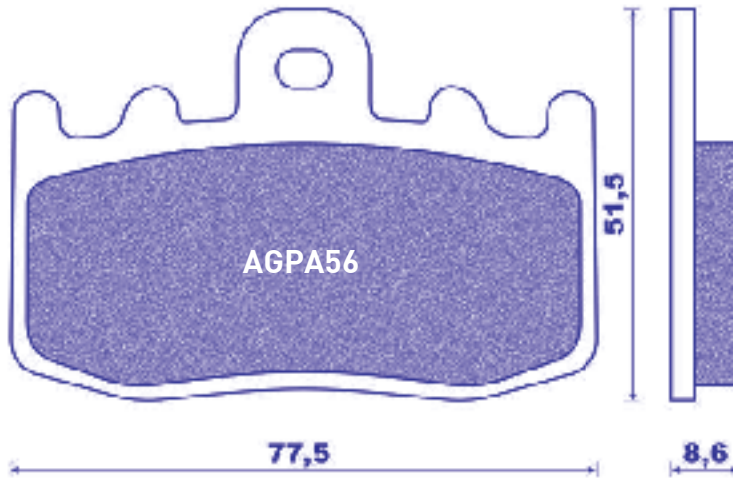

MESCOLA
COMPOUND

ST / EV1 / EV2

AGPA55

AGPA55					
MARCA BRAND	MODELLO MODEL	DA FROM	A TO	ANT. FRONT	POST. REAR
BMW	S 1000 RR	09		°	

PASTIGLIE BRAKE PAD

MESCOLA
COMPOUND

ST

AGPA56					
MARCA BRAND	MODELLO MODEL	DA FROM	A TO	ANT. FRONT	POST. REAR
BMW	R 850 R ROADSTER	01		°	
BMW	R 850 RT ABS	01		°	
BMW	R 1100 S (no ABS)	01		°	
BMW	HP2 1200 MEGAMOTO	07		°	
BMW	K 1200 RS	01	04	°	
BMW	K 1200 GT ABS integrale	02	07	°	
BMW	K 1200 S	05	08	°	