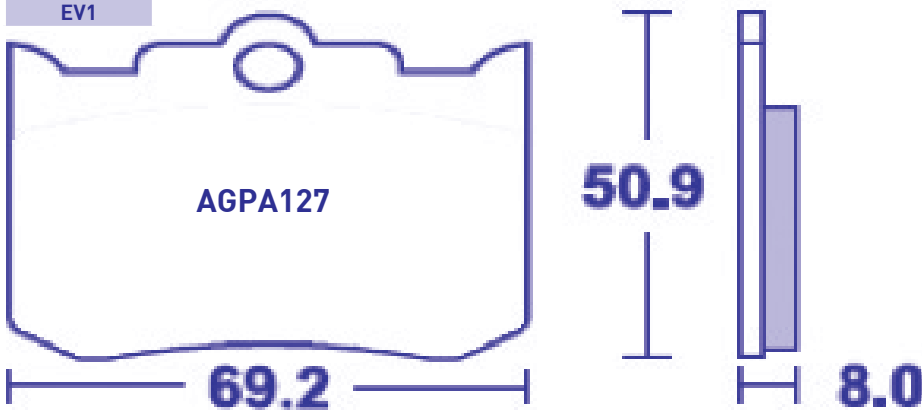

AGPA127	
MARCA / BRAND	MODELLO / MODEL
HHI	4 Piston Caliper
INDIAN	1442 Chief 01
INDIAN	1442 Scout 01
MOTOR FACTORY	4 Piston Caliper front/rear
PERFORMANCE MACHINE	125 X 4R
PERFORMANCE MACHINE	125 X 4RSPH
PERFORMANCE MACHINE	137 X 4B