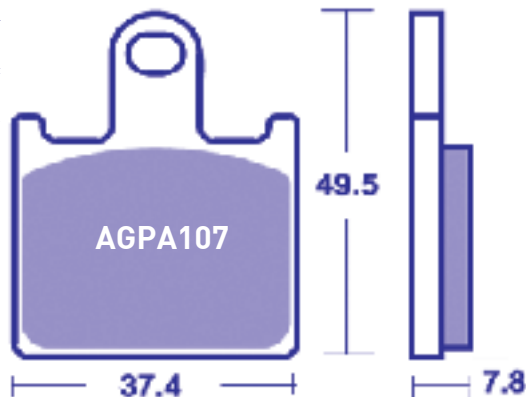

AGPA107					
MARCA BRAND	MODELLO MODEL	DA FROM	A TO	ANT. FRONT	POST. REAR
KAWASAKI	ZX 6R 600 NINJA	07	08	°	
KAWASAKI	ZX 6R 600 NINJA	09	09	°	
KAWASAKI	Z 1000 ABS	07	09	°	
KAWASAKI	Z 1000	07	09	°	
KAWASAKI	GTR 1400	07	08	°	
KAWASAKI	ZZR 1400 ABS B6F	06	09	°	
KAWASAKI	ZZR 1400 A6F	06	09	°	
SUZUKI	GSX 1300 B KING	07		°