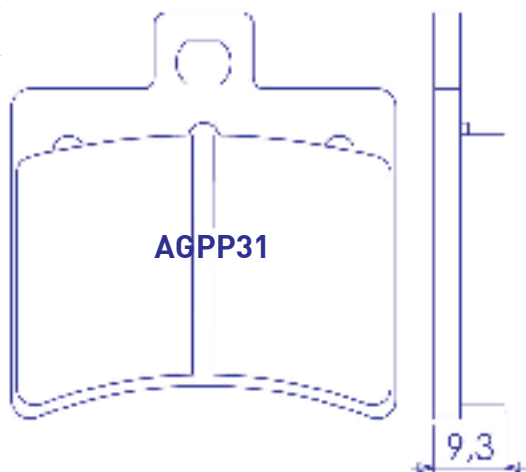

PASTIGLIE BRAKE PAD

MESCOLA
COMPOUND

OR / ST