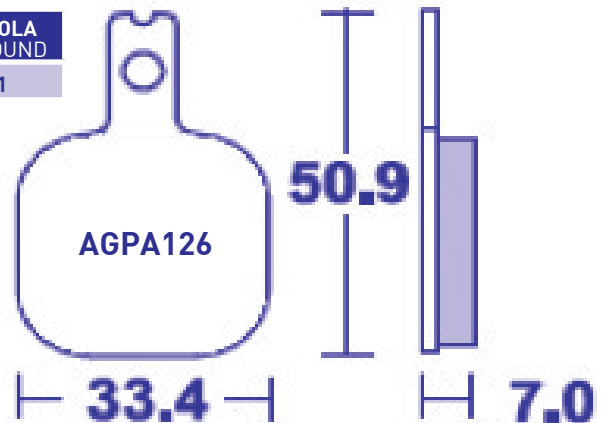

AGPA126	
MARCA / BRAND	MODELLO / MODEL
HARRISON/ BILLET CALIPERS	Mini-6
ISR CALIPERS	6 Piston Racing Caliper, large

MESCOLA
COMPOUND
EV1