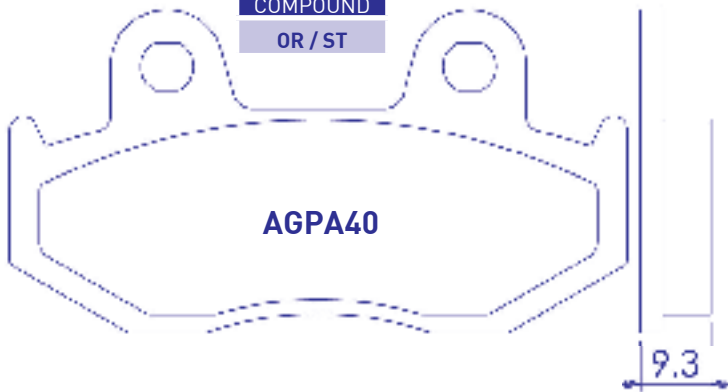

MESCOLA
COMPOUND
OR / ST

MESCOLA
COMPOUND
OR / ST