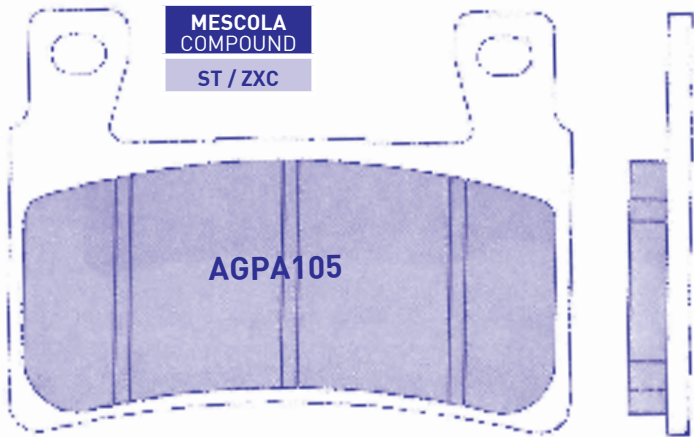

MESCOLA
COMPOUND

OR / ST

AGPA103

AGPA103

MARCA BRAND	MODELLO MODEL	DA FROM	A TO	ANT. FRONT	POST. REAR
KYMCO	DOWNTOWN 125 I		09		°
KYMCO	DOWNTOWN 200 I		10		°
KYMCO	DOWNTOWN 300 I		09		°

PASTIGLIE BRAKE PAD