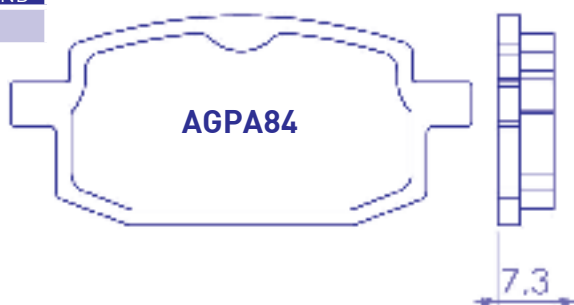

MESCOLA
COMPOUND

OR

AGPA84

7.3

AGPA84

MARCA BRAND	MODELLO MODEL	DA FROM	A TO	ANT. FRONT	POST. REAR
ADLY	SILVER FOX 25	00	05	°	
ADLY	CAT 50	01		°	
ADLY	COSY 50	01		°	
ADLY	FOX 50	00		°	
ADLY	FOX PLUS 50	01		°	
ADLY	JET 50	96		°	
ADLY	PISTA - TWIN LIGHT 50	96		°	
ADLY	RT 50 ROAD TRACER	02		°	
ADLY	SILVER FOX 50	00	05	°	
ADLY	FOX PLUS 70	01		°	
ADLY	PISTA - TWIN LIGHT 70	96		°	
ADLY	COSY 80	01		°	
ADLY	RT 90 ROAD TRACER	02		°	
ADLY	CAT 100	01		°	
ADLY	JET 100	96		°	
ADLY	RT 100 ROAD TRACER	02		°	
ADLY	SILVER FOX 100	00	05	°	
ADLY	CAT 125	01		°	
BS VILLA	AX 50	93		°	
BS VILLA	GZ 50	93		°	
FANTIC	BIG WHEEL 50	94		°	
FANTIC	GRINTA 50	95		°	
FANTIC	LEADER 50	95		°	
FANTIC	PONY 50 SR	93		°	
FANTIC	QUEENIE 50	95		°	

AGPA84

MARCA BRAND	MODELLO MODEL	DA FROM	A TO	ANT. FRONT	POST. REAR
GARELLI	BIG WHEEL 50	93		°	
GARELLI	CPR 50	02		°	
GARELLI	FX 50	02		°	
GARELLI	GRINTA 50	95		°	
GARELLI	PONY 50 SR	92		°	
GARELLI	QUEENIE 50	95		°	
GARELLI	STARTER 50	02		°	
ITALJET	BAZOOKA 2 50	92		°	
ITALJET	CRUISE 50	95		°	
ITALJET	PISTA 2 50	92		°	
ITALJET	SCOOP 50	93		°	
ITALJET	YANKEE 8 50	94		°	
MBK	CR Z 50 TARGET	91	95	°	
MBK	YW 100 BOOSTER	99		°	
MZ	MOSKITO 50	99		°	
MZ	MOSKITO 125	99		°	
PETERSON	HURRICANE 50	95		°	
PETERSON	SR 50 RACING	95		°	
PETERSON	HURRICANE 80	95		°	
PETERSON	SR 80 RACING	95		°	
PEUGEOT	V CLICK 50	08		°	
PGO	BIG MAX 50	94	02	°	
PGO	PM 50 X			°	
PGO	TORNADO 50			°	
PGO	BIG MAX 90	95		°	
SIAMOTO	BIRDIE 50	02		°	
SULA	CITY BIRD 50	99		°	
YAMAHA	50 TRUNK	94		°	
YAMAHA	50 AXIS PROFOOT	94		°	
YAMAHA	CR 50 TARGET	91		°	
YAMAHA	CR 50 Z	92		°	
YAMAHA	JOG 50 (Espana)	88		°	
YAMAHA	JOG 50 (Italia)	93		°	
YAMAHA	RS 50 CHAMP	88		°	
YAMAHA	YE 50 ZEST	93		°	
YAMAHA	TZR 80	92	95	°	
YAMAHA	90 AXIS (Brasil)			°	
YAMAHA	CR 90 TARGET	91		°	
YAMAHA	JOG 90 (Brasil)	90		°	
YAMAHA	JOG 90	90		°	
YAMAHA	100 BW'S	99		°	

MESCOLA
COMPOUND

OR / ST