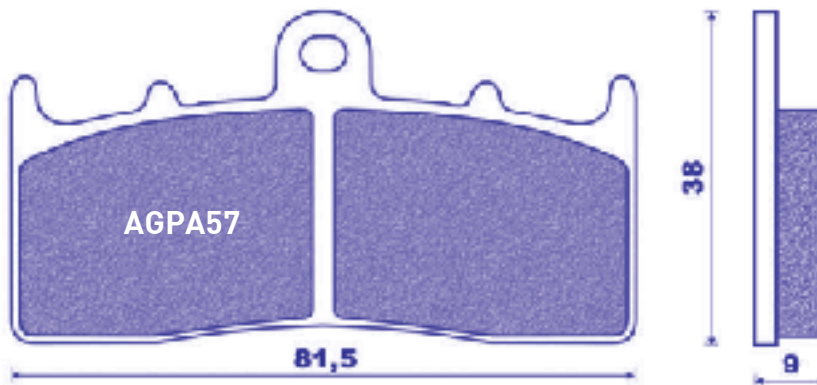

AGPA57					
MARCA BRAND	MODELLO MODEL	DA FROM	A TO	ANT. FRONT	POST. REAR
BMW	R 850 R	03		°	
BMW	R 1100 S ABS	01		°	
BMW	R 1150 RT	01		°	
BMW	R 1150 R	01		°	
BMW	R 1150 R con freno integrale	01		°	
BMW	R 1150 R ROADSTER	01		°	
BMW	R 1150 RS con freno integrale	01		°	
BMW	K 1200 LT ABS integrale	02		°	
BMW	K 1200 R	05	08	°	
BMW	K 1200 R SPORT	07		°	

AGPA57					
MARCA BRAND	MODELLO MODEL	DA FROM	A TO	ANT. FRONT	POST. REAR
BMW	R 1200 C CLASSIC	03	04	°	
BMW	R 1200 C INDIPENDENT	03		°	
BMW	R 1200 C MOTAUKE	04		°	
BMW	R 1200 CL	03		°	
BMW	R 1200 LT integrale	02		°	
BMW	R 1200 R	05	08	°	
BMW	R 1200 R SPORT	07		°	
BMW	K 1300 R	09		°	
BMW	K 1300 R DYNAMIC	11		°	
BMW	K 1600 GTL	11		°	
BMW	K 1600 GT	11		°	
KAWASAKI	ZRX 400 (ZR 400 E2)	99		°