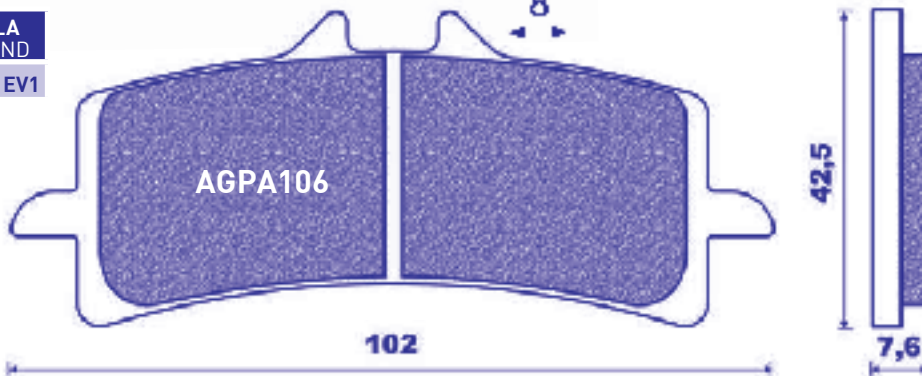

AGPA105					
MARCA BRAND	MODELLO MODEL	DA FROM	A TO	ANT. FRONT	POST. REAR
HONDA	CB 400 SUPER FOUR (SF)	99		°	
HONDA	CB 600 F HORNET (Japan)	98		°	
HONDA	CBR 600 F	99		°	
HONDA	CBR 600 F4 SPORT	01		°	
HONDA	CBR 600 RR	03	04	°	
HONDA	CBR 900 RR-FIREBLADE	98		°	
HONDA	CBR 900 RR-FIREBLADE (954 cc)	02	03	°	
HONDA	VTR 1000 SP-1 SP-2	00		°	
HONDA	CB 1300 R	01		°	

MESCOLO
COMPOUND
ST / ZXC / EV1

AGPA106					
MARCA BRAND	MODELLO MODEL	DA FROM	A TO	ANT. FRONT	POST. REAR
BIMOTA	DB 7 1099	09		°	
BIMOTA	DB8 1198	10		°	
BMW	HP2 1200 SPORT	08		°	
BREMBO RACING CALIPER	100mm Radial Monoblock 220988530 ,P4 34			°	
BREMBO RACING CALIPER	108mm Radial Monoblock 220A39710 ,P4 34			°	
BREMBO RACING CALIPER	Radial GP4 RX 220B01010			°	
DUCATI	848 EVO	11		°	
DUCATI	848 STREETFIGHTER S	12		°	
DUCATI	D16RR 990 Desmosedici RR	07		°	
DUCATI	DESMOSEDICI 1000 RR	08		°	
DUCATI	1098 1100 S TRICOLORE	07	08	°	
DUCATI	1098 1100 S	07	08	°	
DUCATI	1098 1100 R	08		°	
DUCATI	HYPERMOTARD 1100 S	07	09	°	
DUCATI	HYPERMOTARD 1100 EVO SP	10		°	

AGPA106					
MARCA BRAND	MODELLO MODEL	DA FROM	A TO	ANT. FRONT	POST. REAR
DUCATI	STREET FIGHTER 1100	09		°	
DUCATI	1198 1200	09		°	
DUCATI	1198 1200 S	09		°	
DUCATI	1198 1200 S CORSE	10		°	
DUCATI	1198 1200 R CORSE	10		°	
DUCATI	1198 1200 SP	11		°	
DUCATI	DIAVEL 1200	11		°	
HUSQVARNA	900 Nuda R 12	12		°	
KTM	RC8 1190	08		°	
KTM	RC8 1190 R	09		°	
KTM	RC8 1190 R TRACK	11		°	
MV AUGUSTA	1000 F4 R Corsa Corta	12		°	
MV AUGUSTA	1000 F4 RR Corsa Corta	12		°	
MV AUGUSTA	BRUTALE 1078 RR	08	11	°	
MV AUGUSTA	F4 1078 RR 312 / CC	08	11	°	
MV AUGUSTA	BRUTALE 1090 RR	10	12	°	
SUZUKI	GSX-R 600	11		°	
SUZUKI	GSX-R 750	11		°	
SUZUKI	GSX-R 1000	12		°	
TRIUMPH	DAYTONA R TRIPLE 675	11		°	

MESCOLO
COMPOUND
ST / ZXC
EV1 / EV2