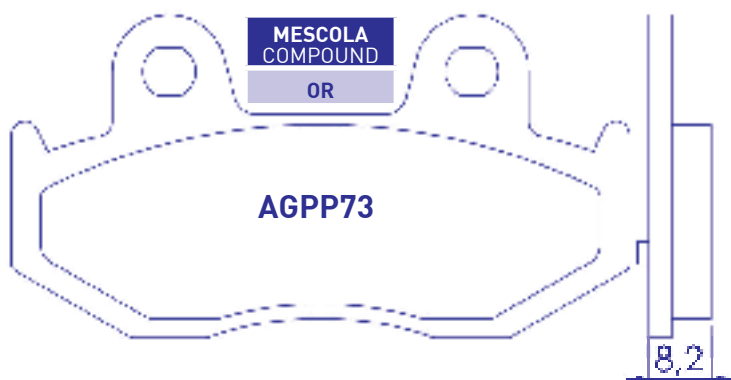

AGPP72					
MARCA BRAND	MODELLO MODEL	DA FROM	A TO	ANT. FRONT	POST. REAR
APRILIA	MXV 450 4.5	09			°
FANTIC					°
FANTIC					°
HONDA	CR 125	02	04		°
HONDA	CRE 125	02			°
HONDA	CRM 125 X SUPERMOTARD	07			°
HONDA	CRF 150	07	08		°
HONDA	CR 250	02	04		°
HONDA	CRE 250	02			°
HONDA	CRE 250 F / X (4T)	04			°
HONDA	CRF 250 (4T)	04			°
HONDA	CRM 250 X SUPERMOTARD	07			°
HONDA	CRE 450 (4T)	02			°
HONDA	CRF 450 R - E	02			°
HONDA	CRF 450 X	05			°
HONDA	CRM 450 X SUPERMOTARD	07			°
HONDA	CRM 500 X SUPERMOTARD	07			°

AGPP72					
MARCA BRAND	MODELLO MODEL	DA FROM	A TO	ANT. FRONT	POST. REAR
HONDA HM	CRE 125 SUPERMOTARD	04			°
HONDA HM	CRM F 125 X SUPER MOTARD	07			°
HONDA HM	CRE 250 F	04			°
HONDA HM	CRE 250 SUPERMOTARD	04			°
HONDA HM	CRE 250 X	04			°
HONDA HM	CRF 250 SUPERMOTARD	04			°
HONDA HM	CRM F 250 X IE SUPER MOTARD	07			°
HONDA HM	CRM F 290 X IE SUPER MOTARD	07			°
HONDA HM	CRE 450 F	02			°
HONDA HM	CRE 450 X	04			°
HONDA HM	CRM F 450 X IE SUPER MOTARD	07			°
HONDA HM	CRM F 490 X IE SUPER MOTARD	07			°
MEGELLI	125 M/R/S	08			°
SUZUKI	RME 50	10			°

MESCOLA
COMPOUND

OR

MARCA BRAND	MODELLO MODEL	DA FROM	A TO	ANT. FRONT	POST. REAR
KAWASAKI	SC 250 EPSILON	02			°
SUZUKI	UX 125 SIXTEEN	08			°
SUZUKI	UX 150 SIXTEEN	08			°
SUZUKI	AN 250 BURGMAN BUSINESS	01			°
SUZUKI	AN 250 BURGMAN	1	6		°
SUZUKI	AN 400 BURGMAN BUSINESS	01			°

MESCOLA
COMPOUND

OR/ ST