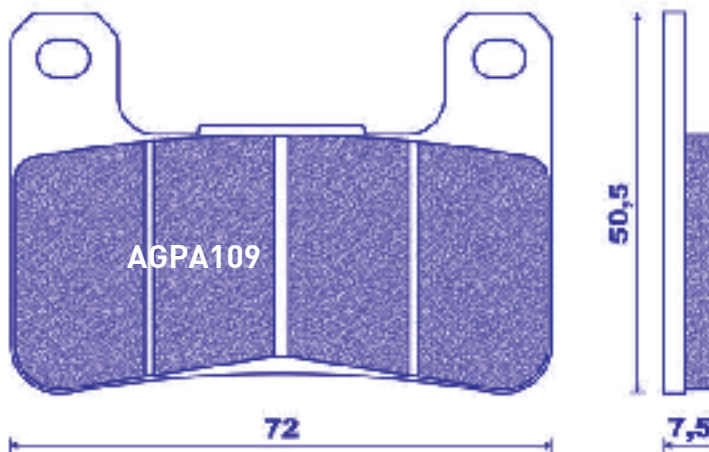

AGPA109					
MARCA BRAND	MODELLO MODEL	DA FROM	A TO	ANT. FRONT	POST. REAR
KAWASAKI	Z 1000 - ABS	10		°	
KAWASAKI	Z 1000 ABS	10		°	
KAWASAKI	Z 1000 SX - ABS	11		°	
KAWASAKI	ZX 10R 1000 NINJA	08	10	°	
KAWASAKI	ZX 10R 1000 NINJA	11		°	
KAWASAKI	ZX 10R 1000 NINJA ABS	11		°	
SUZUKI	GSX-R 600	04	05	°	
SUZUKI	GSX-R 600	06	10	°	

AGPA109					
MARCA BRAND	MODELLO MODEL	DA FROM	A TO	ANT. FRONT	POST. REAR
SUZUKI	GSX R 750	04	05	°	
SUZUKI	GSX R 750	06	10	°	
SUZUKI	GSX R 1000	04	06	°	
SUZUKI	GSX R 1000	07	08	°	
SUZUKI	GSX R 1000	09	11	°	
SUZUKI	GSX R 1300 HAYABUSA	08		°	
SUZUKI	M 1800 R INTRUDER	06		°	
SUZUKI	M 1800 R2 INTRUDER	08		°	

MESCOLA
COMPOUND

OR / ST / STMX