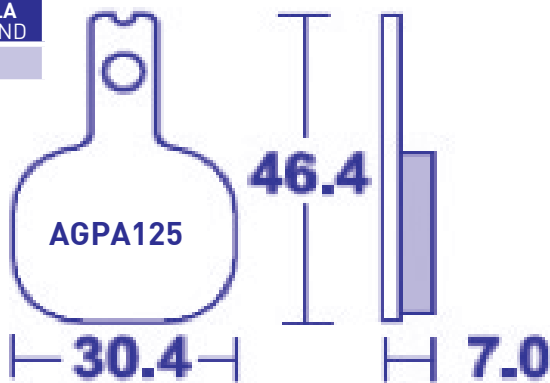

AGPA125	
MARCA / BRAND	MODELLO / MODEL
ISR CALIPERS	2 Piston (22-036)
ISR CALIPERS	4 Piston (22-043)
ISR CALIPERS	6 Piston Racing Caliper, small

MESCOLA
COMPOUND
EV1