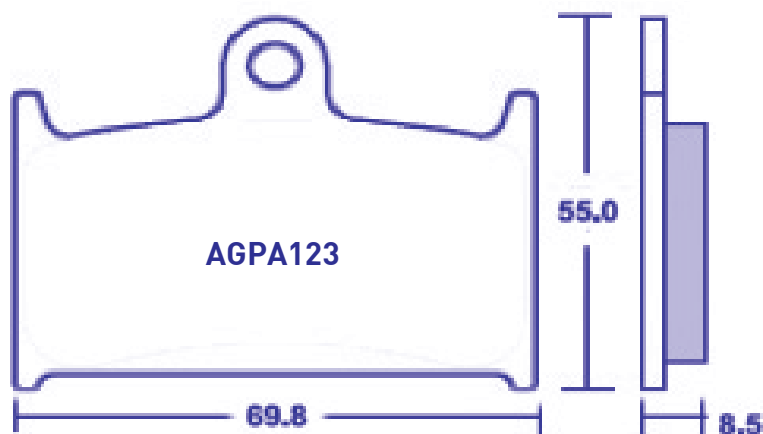

MESCOLA
COMPOUND

EV1

AGPA123	
MARCA / BRAND	MODELLO / MODEL
MZ	1000 (MUZ) S 03
MZ	1000 (MUZ) SF 05
MZ	1000 (MUZ) SFX 07
MZ	1000 (MUZ) SN 05
MZ	1000 (MUZ) ST 07
NISSIN	4 Piston Caliper
SUZUKI	RGV 250 88
SUZUKI	GSX-R 400 R 90 - 95
SUZUKI	GSX-R 750 88
SUZUKI	GSX-R 750 F 89 - 91
SUZUKI	GSX-R 750 W 92 - 93
SUZUKI	GSX 1100 F 93
SUZUKI	GSX 1100 Katana 93
SUZUKI	GSX-R 1100 K-N 89 - 92
SUZUKI	GSF 1200 Bandit 95 - 96
TRIUMPH	600 Daytona 04
TRIUMPH	600 Speed Four 03
TRIUMPH	TT 600 00 - 03
TRIUMPH	650 Daytona 05
TRIUMPH	750 Daytona 91 - 92
TRIUMPH	900 Daytona 91 - 94
TRIUMPH	900 Daytona, Sprint 94
TRIUMPH	900 Speed Triple 94
TRIUMPH	900 Trophy 96
TRIUMPH	T509 900 Speed Triple 97 - 98
TRIUMPH	T595 950 Daytona 96 - 98
TRIUMPH	955 Daytona 99
TRIUMPH	955 Daytona

AGPA123	
MARCA / BRAND	MODELLO / MODEL
TRIUMPH	Centennial 02
TRIUMPH	955 Speed Triple 99
TRIUMPH	955 Sprint RS 00
TRIUMPH	955 Sprint ST 99 - 04
TRIUMPH	1000 Daytona 91 - 95
TRIUMPH	1050 Sprint GT ABS 11
TRIUMPH	1050 Sprint ST 05
TRIUMPH	1200 Daytona 91
TRIUMPH	1200 Tiger Explorer 12
TRIUMPH	1200 Trophy 96 - 03
TRIUMPH	1600 Thunderbird 09
TRIUMPH	1700 Thunderbird Storm 11
TRIUMPH	2300 Rocket III 04
TRIUMPH	2300 Rocket III Classic 07
TRIUMPH	2300 Rocket III Roadster 10
VICTORY	1634 Hammer 08
VICTORY	1634 Kingpin all models 08
VICTORY	1634 Vegas 08
VICTORY	1634 Vegas 8-Ball 08
VICTORY	1634 Vegas Jackpot 08
VICTORY	1731 Hammer 09
VICTORY	1731 Hammer S 09
VICTORY	1731 Vegas Jackpot 09
YAMAHA	TZ 125 97
YAMAHA	TZ 250 90 - 01
YAMAHA	TZ 250 (Rad.cal) 02
YAMAHA	FZR 750 R 89 - 90