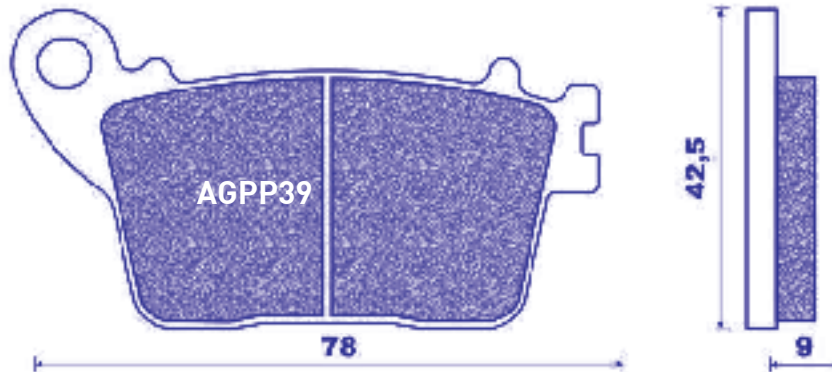

MESCOLA
COMPOUND

ST

AGPP39					
MARCA BRAND	MODELLO MODEL	DA FROM	A TO	ANT. FRONT	POST. REAR
HONDA	CB 600 F HORNET	07			°
HONDA	CBR 600 RR	07			°
HONDA	CBR 600 RR ABS	09			°
HONDA	INTEGRA	12			°
HONDA	CBR 600 F ABS	11			°
HONDA	CBR 600 F	11			°
HONDA	CBR 1000 RR	06 - 08			°
HONDA	CBR 1000 RR ABS	09			°