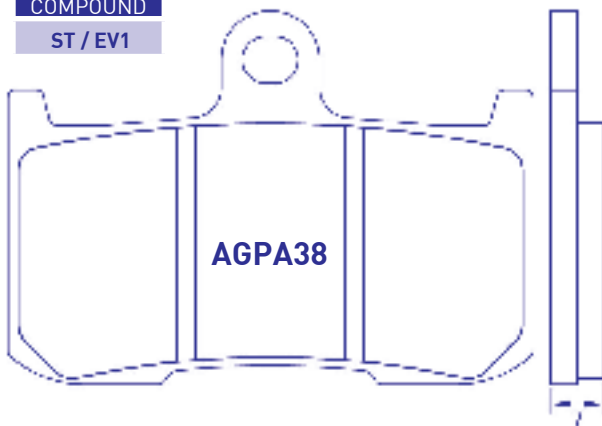

AGPA38

AGPA38					
MARCA BRAND	MODELLO MODEL	DA FROM	A TO	ANT. FRONT	POST. REAR
KAWASAKI	ZX-9R 900 Ninja	02			
KAWASAKI	Z 1000	03	06		
MORIWAKI	MD 250	09			
SUZUKI	1340 B-King	08			
TRIUMPH	675 Daytona (Rad.cal)	06	08		
TRIUMPH	675 Street Triple R	09			
TRIUMPH	1050 Speed Triple (Rad.cal)	05	07		
TRIUMPH	1050 Tiger	07			
TRIUMPH	1050 Tiger SE (Rad.cal)	09