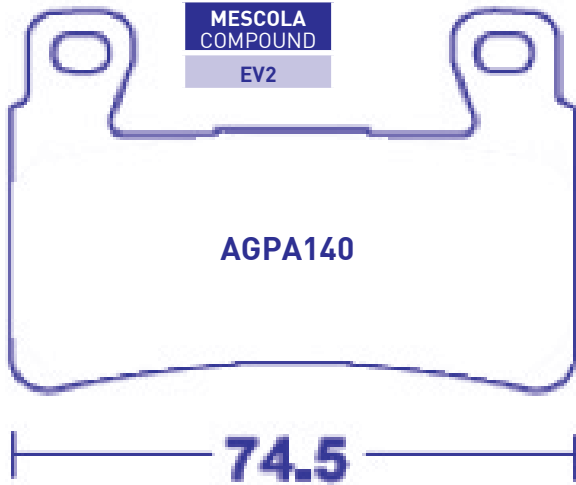

48.8

43.0

AGPA139	
MARCA / BRAND	MODELLO / MODEL
BREMO RACING CALIPERS	Racing front XA88810, P2 34

9.0

**MESCOLA
COMPOUND**
EV2