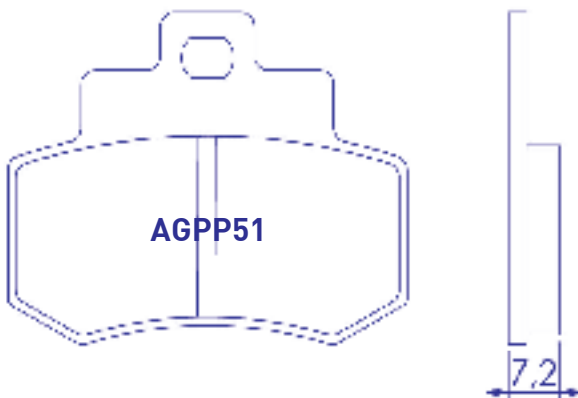

MESCOLA
COMPOUND

OR

AGPP51

7.2

AGPP51

MARCA BRAND	MODELLO MODEL	DA FROM	A TO	ANT. FRONT	POST. REAR
KYMCO	GRAN DINK 250	01			°

MESCOLA
COMPOUND

OR/ ST