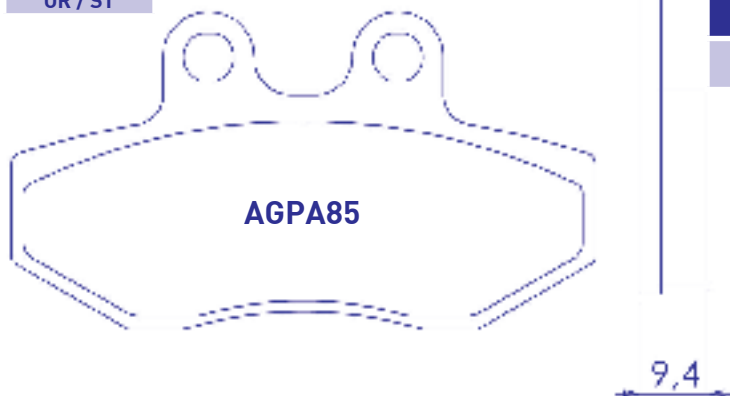

AGPA85

9.4

AGPA85

MARCA BRAND	MODELLO MODEL	DA FROM	A TO	ANT. FRONT	POST. REAR
YAMAHA	NXC 125 CYGNUS X	04	10	°