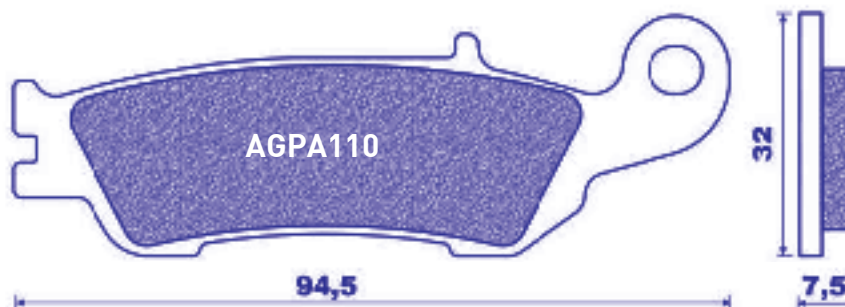

AGPA110					
MARCA BRAND	MODELLO MODEL	DA FROM	A TO	ANT. FRONT	POST. REAR
YAMAHA	YZ 125	08	11	°	
YAMAHA	YZ 250	08	11	°	

AGPA110					
MARCA BRAND	MODELLO MODEL	DA FROM	A TO	ANT. FRONT	POST. REAR
YAMAHA	YZ F 250	07	11	°	
YAMAHA	YZ F 450	08	11	°