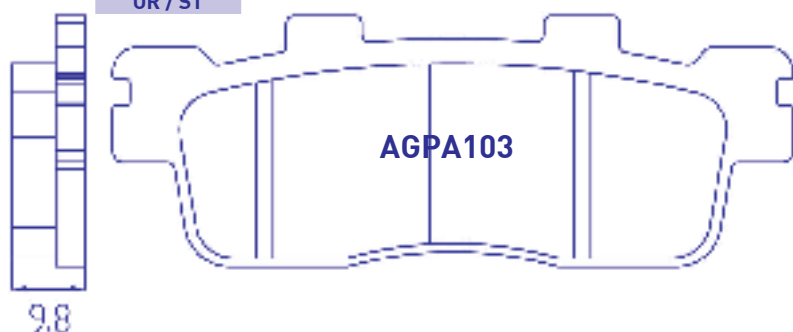

AGPA103

AGPA103

MARCA BRAND	MODELLO MODEL	DA FROM	A TO	ANT. FRONT	POST. REAR
KYMCO	DOWNTOWN 125 I		09		°
KYMCO	DOWNTOWN 200 I		10		°
KYMCO	DOWNTOWN 300 I		09		°