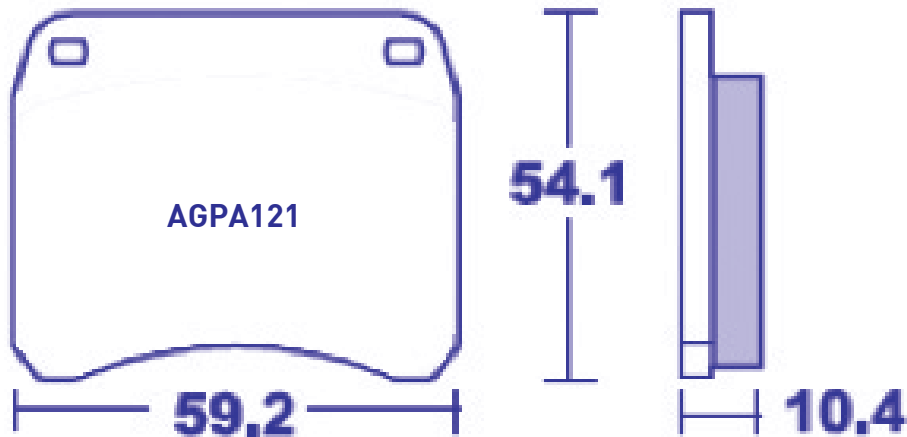

PASTIGLIE EV SOLO ANTERIORI / EV BRAKE PADS ONLY FRON

MESCOLA
COMPOUND
EV1

AGPA121	
MARCA / BRAND	MODELLO / MODEL
A.P. RACING CALIPERS	CP-2696-36E0/38E0
A.P. RACING CALIPERS	CP-3696-2E0
A.P. RACING CALIPERS	CP-3697-2E0
A.P. RACING CALIPERS	CP-4638-2E0
DUCATI	750 Sport 74 - 76
ISR CALIPER	2 Piston (22-030/033)
TRIUMPH	750 Trident T160V 75 - 77
TRIUMPH	T140 750 D,E,F v Bonneville

AGPA121	
MARCA / BRAND	MODELLO / MODEL
TRIUMPH	T140 750 ES Bonneville 81 - 83
TRIUMPH	TR65 750 Thunderbird 81
TRIUMPH	TR7T 750 Tiger Trail 81 - 83
TRIUMPH	TR7V 750 Tiger 73 - 81
TRIUMPH	TSS 750 83
TRIUMPH	TSS 750 Electro Eight Valve 84
TRIUMPH	TSX 750 83

MESCOLA
COMPOUND
EV1