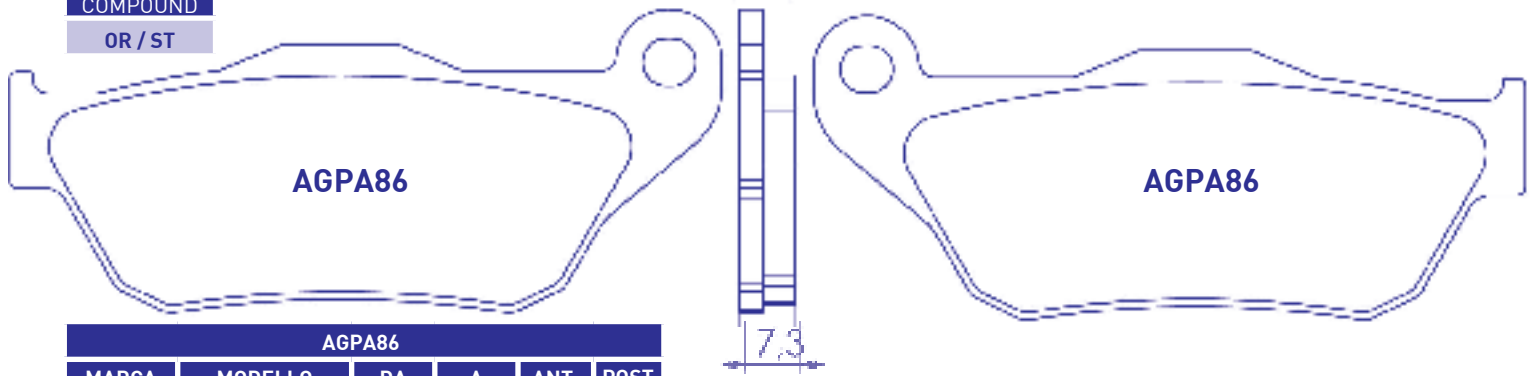

PASTIGLIE BRAKE PAD

MESCOLA
COMPOUND

OR / ST

AGPA86

AGPA86					
MARCA BRAND	MODELLO MODEL	DA FROM	A TO	ANT. FRONT	POST. REAR
YAMAHA	YP R 125 X MAX	06	09	°	
YAMAHA	YP R 250 X MAX	05	09	°	

MESCOLA
COMPOUND

OR / ST