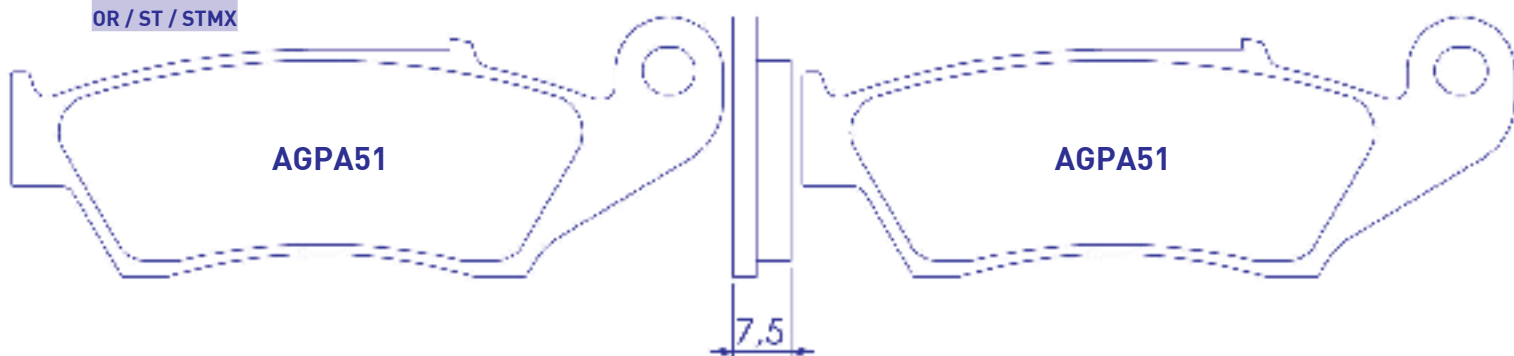

PASTIGLIE BRAKE PAD

MESCOLA
COMPOUND
OR / ST / STMX

AGPA51					
MARCA BRAND	MODELLO MODEL	DA FROM	A TO	ANT. FRONT	POST. REAR
AJP	PR5 250 ENDURO	09		°	
AJP	PR5 250 SUPERMOTARD	09		°	
APRILIA	RXV 450 4.5	06		°	
APRILIA	MXV 450 4.5	09		°	
BETA	RR 250 4T	05		°	
BETA	RR 400 4T	05		°	
BETA	RR 450 4T	05		°	
BETA	RR 525 4T	05		°	
CANNONDALE	MX 400	00		°	
CANNONDALE	C 440 R	03		°	
CANNONDALE	E 440 R/A	03		°	
CANNONDALE	X 440	03		°	
CPI	125 SHAEL	02		°	
FANTIC	CABALLERO 50 MOTARD	10		°	
FANTIC	CABALLERO 50 REGOLARITA'	10		°	
FANTIC	MX 50 REGOLARITA' COMPETIZIONE	08		°	
FANTIC	MX 65 REGOLARITA' COMPETIZIONE	08		°	
FANTIC	MX 85 REGOLARITA' COMPETIZIONE	08		°	
GASGAS	EC 125	00	01	°	
GASGAS	EC 125 MX	02	07	°	
GASGAS	MC 125	03		°	
GASGAS	EC 200	00	01	°	
GASGAS	EC 200 MX	02	07	°	
GASGAS	EC 250	00	01	°	
GASGAS	EC 250 MX	02	07	°	
GASGAS	MC 250	00		°	
GASGAS	EC 300	01		°	
GASGAS	EC 400 FSE	01	07	°	
GASGAS	EC 450 FSE	03	07	°	
GASGAS	FSR 450 EC	08		°	
GASGAS	PAMPERA 450	07	08	°	
GASGAS	FSR 510	08		°	
HONDA	CR 125	95	01	°	
HONDA	CR 125 SUPERMOTARD	00		°	
HONDA	CR 125	02		°	
HONDA	CRE 125	96	01	°	
HONDA	CRE 125	02		°	
HONDA	XLR 125	93		°	
HONDA	XLR 125 R	98		°	
HONDA	XLR 125 L	03		°	
HONDA	NX 150 (Brasil)			°	

AGPA51					
MARCA BRAND	MODELLO MODEL	DA FROM	A TO	ANT. FRONT	POST. REAR
HONDA	CTX 200	04		°	
HONDA	NX 200 (Brasil)			°	
HONDA	XLR 200 R	93		°	
HONDA	XR 200 (Brasil)			°	
HONDA	CRF 230 EASY (rear disc)	04		°	
HONDA	CRF 230 EASY	04		°	
HONDA	CR 250	95	01	°	
HONDA	CR 250 SUPERMOTARD	00		°	
HONDA	CR 250	02		°	
HONDA	CRE 250	02		°	
HONDA	CRE 250 F	04		°	
HONDA	CRF 250 R	04	09	°	
HONDA	CRF 250 R EFI	10		°	
HONDA	CRF 250 X	04		°	
HONDA	CRM 250 R	91		°	
HONDA	NX 250 DOMINATOR	93		°	
HONDA	XL 250 DEGREE	91		°	
HONDA	XLR 250 R	91		°	
HONDA	XLR 250 R BAJA	91		°	
HONDA	XR 250 L	91		°	
HONDA	XR 250 R	94		°	
HONDA	NX 350 SAHARA (Brasil)			°	
HONDA	XR 400	96		°	
HONDA	XR 400 SUPERMOTARD	00		°	
HONDA	XR 440 R (DALL'ARA)	99		°	
HONDA	CRE 450	02		°	
HONDA	CRF 450 EFI	09		°	
HONDA	CRF 450 R-E	02		°	
HONDA	CRF 450 X	05		°	
HONDA	CRE 490 X IE	09		°	
HONDA	CRE 490 R IE	09		°	
HONDA	CR 500 R	96	01	°	
HONDA	XL 600 V TRANSALP	97		°	
HONDA	XR 600 L - R	93		°	
HONDA	XL 650 V TRANSALP	99		°	
HONDA	XR 650 L	96		°	
HONDA	XR 650 R	99		°	
HONDA	XL 700 TRANSALP	08		°	
HONDA	XRV 750 R AFRICA TWIN	94		°	
HONDA -HM	CRE 125	02		°