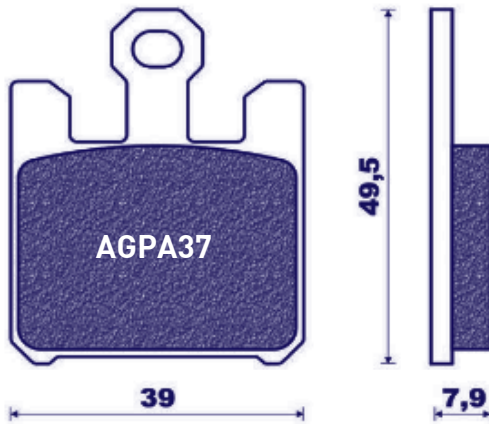

AGPA37

AGPA37					
MARCA BRAND	MODELLO MODEL	DA FROM	A TO	ANT. FRONT	POST. REAR
DERBI	MULHACEN 659	05		°	
DERBI	MULHACEN 659 CAFE'	08		°	
KAWASAKI	ZX 6RR 600 NINJA	03	06	°	
KAWASAKI	ZX 6R 636 NINJA	03	06	°	
KAWASAKI	Z 750 R	11		°	
KAWASAKI	Z 750 R ABS	11		°	
KAWASAKI	ZX 10R 1000 NINJA	04	07	°	
KAWASAKI	ZX 12R 1200 NINJA	04	06	°	
KAWASAKI	VN 1600 MEAN STREAK	05		°	
SUZUKI	GSX R 1000	03		°	
SUZUKI	M 1600 INTRUDER	05		°	

MESCOLA
COMPOUND

ST / EV1